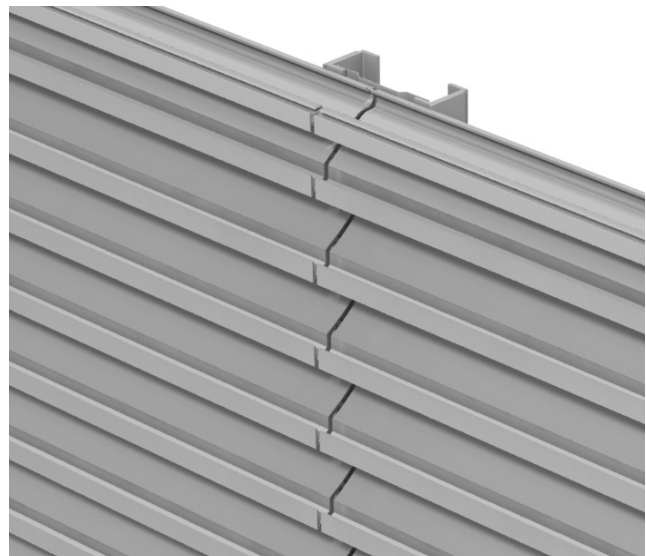

DE439

4" DEEP, 39° FIXED BLADE EXTRUDED DRAINABLE LOUVER

DE439

4" Deep, 39° Fixed Blade Extruded Drainable Louver

DE439 4" Deep, 39° Fixed Blade Extruded Drainable Louver

Standard Blade

Continuous Blade

DE439

4" Deep, 39° Fixed Blade Extruded Drainable Louver

OPTIONS

- + **Sills:** Extended sill (loose) 14 gauge aluminum
- + **Mullions:** Visible extruded aluminum "1" mullions are used for standard louvers; concealed supports and closure plates are used for continuous blade louvers
- + **Blank-offs/Insulation:** Aluminum blank-offs available with or without insulation – insulation available in 1" – 4" (25 mm – 102 mm) thickness
- + **Mounting/Flanges:** Perimeter flanges, mounting angles, masonry straps or glazing adapters. Standard flanges are 1.5" (38 mm); other sizes from 0.5" (13 mm) to 4" (102 mm) are available.
- + **Screens:** 0.5" x 0.5" (12 mm x 12 mm) 16 gauge expanded aluminum bird screen with or without frame; insect screens also available
- + **Finishes:** Baked Enamel (Duracron, Duranar, Duranar-XL), Prime Coat, Clear Anodized, Colour Anodized or Custom Finish. Colours must be selected from a Price finishes chart or provided with a colour sample.

TYPICAL APPLICATION

Price DE439 fixed blade drainable louvers feature alloy 6063-T5 extruded 4" aluminum blades positioned at a 39° angle, optimizing air performance and water penetration ratings with vertical and horizontal gutter systems that capture droplets and prevent entrainment in the air stream.

FEATURES

- + Drainable blade with vertical jamb gutter
- + All welded construction
- + 0.081" (2 mm) extruded aluminum blades and frames
- + Nominal 55.1% free area, based on 48" x 48" (1219 mm x 1219 mm) louver
- + Integral perimeter caulking stop