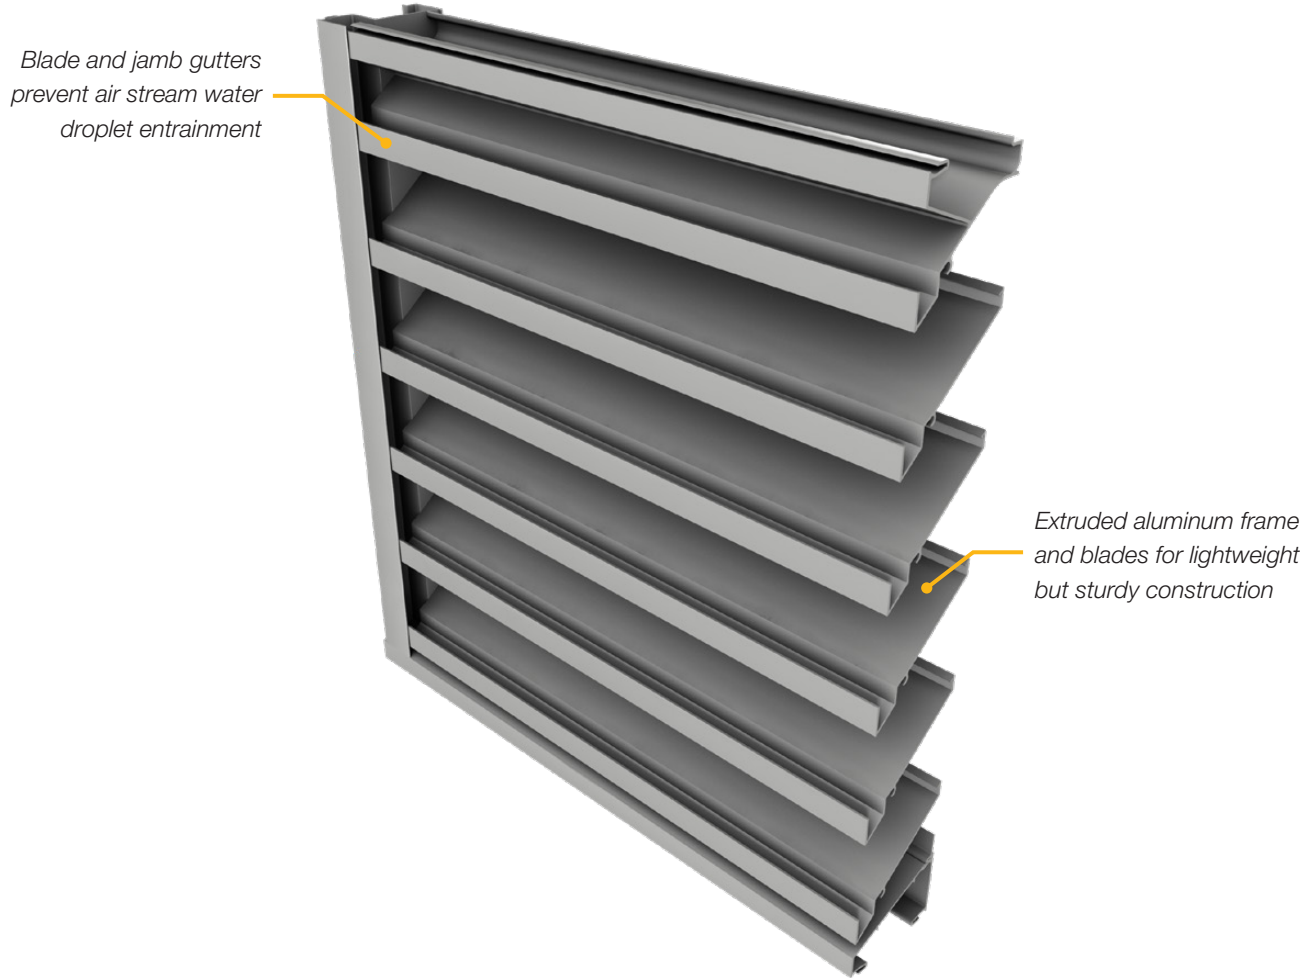

DE439

4" DEEP, 39° FIXED BLADE EXTRUDED DRAINABLE LOUVER

DE439

4" Deep, 39° Fixed Blade Extruded Drainable Louver

DE439 4" Deep, 39° Fixed Blade Extruded Drainable Louver

Standard Blade

Continuous Blade

DE439

4" Deep, 39° Fixed Blade Extruded Drainable Louver

OPTIONS

- + **Sills:** Extended sill (loose) 14 gauge aluminum
- + **Mullions:** Visible extruded aluminum "1" mullions are used for standard louvers; concealed supports and closure plates are used for continuous blade louvers
- + **Blank-offs/Insulation:** Aluminum blank-offs available with or without insulation – insulation available in 1" – 4" (25 mm – 102 mm) thickness
- + **Mounting/Flanges:** Perimeter flanges, mounting angles, masonry straps or glazing adapters. Standard flanges are 1.5" (38 mm); other sizes from 0.5" (13 mm) to 4" (102 mm) are available.
- + **Screens:** 0.5" x 0.5" (12 mm x 12 mm) 16 gauge expanded aluminum bird screen with or without frame; insect screens also available
- + **Finishes:** Baked Enamel (Duracron, Duranar, Duranar-XL), Prime Coat, Clear Anodized, Colour Anodized or Custom Finish. Colours must be selected from a Price finishes chart or provided with a colour sample.

TYPICAL APPLICATION

Price DE439 fixed blade drainable louvers feature alloy 6063-T5 extruded 4" aluminum blades positioned at a 39° angle, optimizing air performance and water penetration ratings with vertical and horizontal gutter systems that capture droplets and prevent entrainment in the air stream.

FEATURES

- + Drainable blade with vertical jamb gutter
- + All welded construction
- + 0.081" (2 mm) extruded aluminum blades and frames
- + Nominal 55.1% free area, based on 48" x 48" (1219 mm x 1219 mm) louver
- + Integral perimeter caulking stop